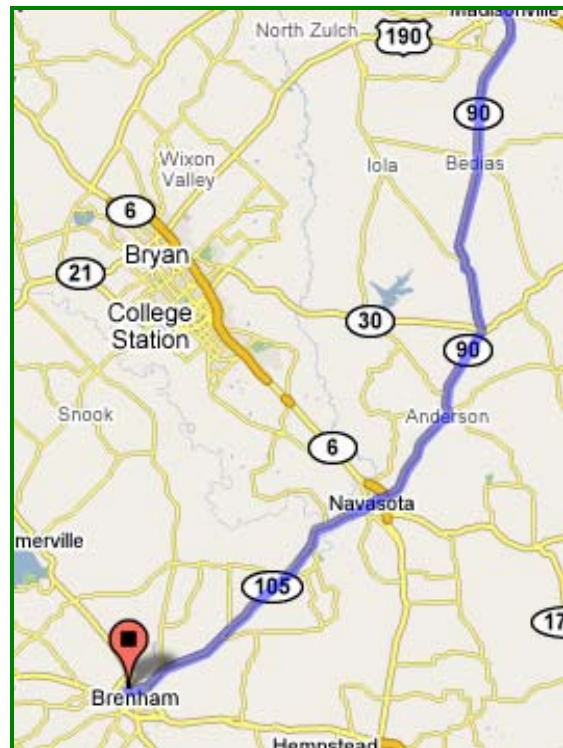

City of Austin

Austin-Bergstrom Airport is on southeast side of the city of Austin.

Note: Heavy traffic & hwy. construction on Hwy 183 & I35 makes travel difficult during rush hours in Austin.

Austin-Bergstrom Airport

- (1) Exit Austin-Bergstrom International Airport (AUS) on Presidential Blvd, stay to right.
- (2) Turn Right onto Hwy 71E.
- (2) From Left Lane, enter Texas 130 Toll N (Texas 45 Toll N/Waco).
- (3) Cost is **6 quarters** (\$1.50) continuing North for 11 miles.
- (4) Exit 237 & turn Right onto US 290 E, continuing East for 75 miles to Brenham.

**Driving Map from Easterwood Field (CLL)
College Station, TX, Airport to Brenham:**

From College Station, TX to HDL, Brenham, TX

- (1) Exit airport toward FM 60 (Farm to Market Road).
- (2) Turn left to merge onto FM 60, slight left to stay on FM 60, continue for 19 miles.
- (3) Turn left at TX-36 S for 20 miles.
- (4) Turn left at FM 577 (W. Blue Bell Rd).
- (5) Continue for 1 mile to HDL, on left, at corner of Rink Street.

Driving Map from Dallas to Brenham:

From Dallas, TX to HDL, Brenham, TX

- (1) Take I-45 south toward Houston for 139 miles.
- (2) Exit 146 toward TX-75 / Madisonville, Turn left at I-45 Frontage Rd,
- (3) Then right at TX-75 S., turn right at E. Main St.
- (4) Take the 2nd left onto S. Madison St / TX-90 S for 42 miles.
- (5) Continue onto TX-105 W/E Washington Ave for 25 miles.