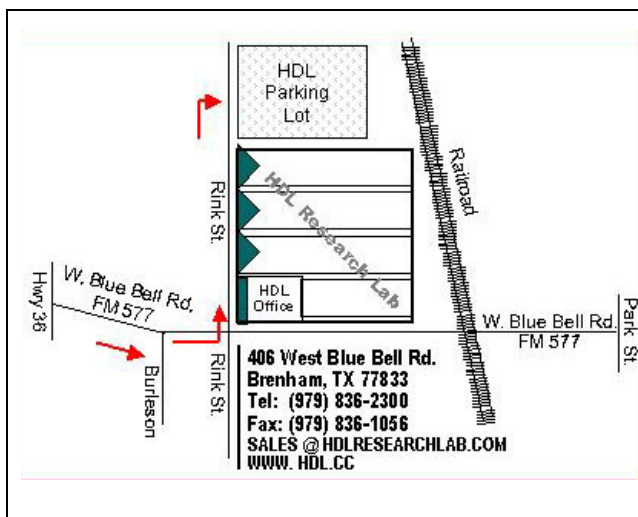

**HDL is
Located in the
Heart of Texas**

Map to HDL

Where to Park at HDL

HDL is located on the corner of Blue Bell Rd. (FM577) and Rink St.

Turn left (north) onto Rink St & continue 1/2 block to the unmarked parking lot on the right. You may park in any space.

No parking on the street.

HDL's office is positioned on Rink St., near the intersection of Blue Bell Rd.

You will need to enter the Office Door on the left & come up the stairs to register.

City of Brenham & Attractions

NOTE:
83 Ant Street Inn, downtown, (shown in the Downtown District inset box at top left)
99 Holiday Inn
109 Comfort Suites
84 Best Western
86 LaQuinta
Hampton Inn is new, not on map, behind Holiday Inn