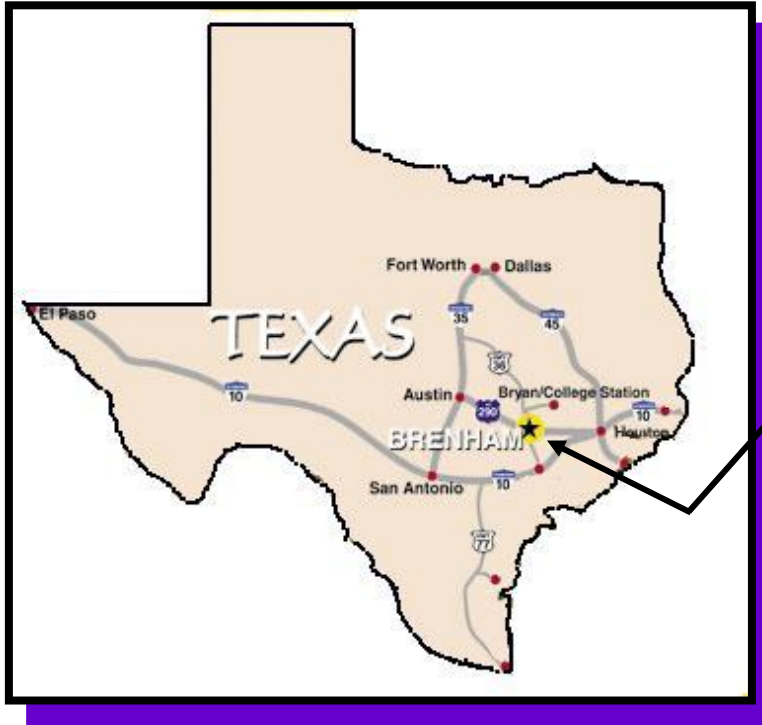

Travel Information to HDL

	<u>Page</u>
Hotels in Brenham:	2
HDL Location:	
In the Heart of Texas HDL Facility in Brenham Brenham City Attractions.....	3
Airport Maps:	
Houston to Brenham IAH (Intercontinental) & HOU (Hobby).....	6
Austin to Brenham AUS (Austin-Bergstrom)	7
College Station to Brenham CLL (Easterwood Airport)	8
Driving: Dallas to Brenham Driving Map	9

★ 2605 Schulte Boulevard, Brenham, TX 77833

Maps & Driving Directions

Brenham is almost equidistant (driving-wise) from Houston's Bush Intercontinental Airport & Austin's Bergstrom Airport. However, traffic congestion from Houston can be an issue; while connections through Austin-Bergstrom Airport may not as convenient as those in Houston. Driving from Dallas to Brenham is usually shorter than flying.

**HDL is
Located in the
Heart of Texas**

Map to HDL

Where to Park at HDL

HDL is located on the corner of Blue Bell Rd. (FM577) and Rink St.

Turn left (north) onto Rink St & continue 1/2 block to the unmarked parking lot on the right. You may park in any space.

NOTE:
83 Ant Street Inn, downtown, (shown in the Downtown District inset box at top left)
99 Holiday Inn
109 Comfort Suites
84 Best Western
86 LaQuinta
Hampton Inn is new, not on map, behind Holiday Inn