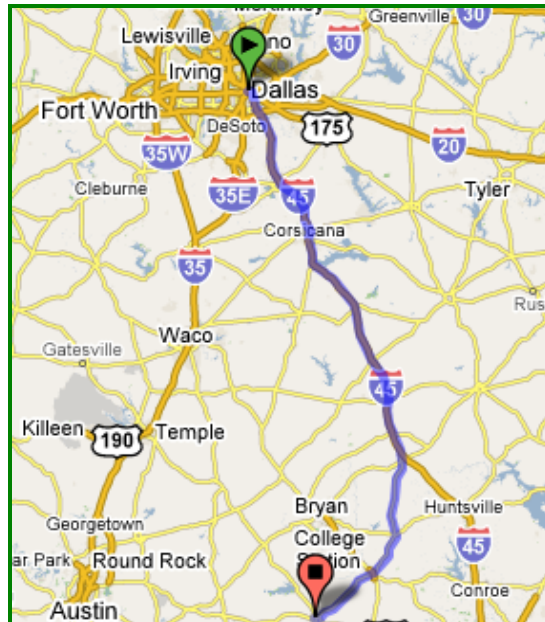

City of Austin

Austin-Bergstrom Airport is on southeast side of the city of Austin.

Note: Heavy traffic & hwy. construction on Hwy 183 & I35 makes travel difficult during rush hours in Austin.

Austin-Bergstrom Airport

- (1) Exit Austin-Bergstrom International Airport (AUS) on Presidential Blvd, stay to right.
- (2) Turn Right onto Hwy 71E.
- (2) From Left Lane, enter Texas 130 Toll N (Texas 45 Toll N/Waco).
- (3) Cost is **6 quarters** (\$1.50) continuing North for 11 miles.
- (4) Exit 237 & turn Right onto US 290 E, continuing East for 75 miles to Brenham.

**Driving Map from Easterwood Field (CLL)
College Station, TX, Airport to Brenham:**

From College Station, TX to HDL, Brenham, TX

- (1) Exit airport toward FM 60 (Farm to Market Road).
- (2) Turn left to merge onto FM 60, slight left to stay on FM 60, continue for 19 miles.
- (3) Turn left at TX-36 S for 20 miles.
- (4) Turn left at FM 577 (W. Blue Bell Rd).
- (5) Continue for 1 mile to HDL, on left, at corner of Rink Street.

Driving Map from Dallas to Brenham:

From Dallas, TX to HDL, Brenham, TX

- (1) Take I-45 south toward Houston for 139 miles.
- (2) Exit 146 toward TX-75 / Madisonville, Turn left at I-45 Frontage Rd,
- (3) Then right at TX-75 S., turn right at E. Main St.
- (4) Take the 2nd left onto S. Madison St / TX-90 S for 42 miles.
- (5) Continue onto TX-105 W/E Washington Ave for 25 miles.