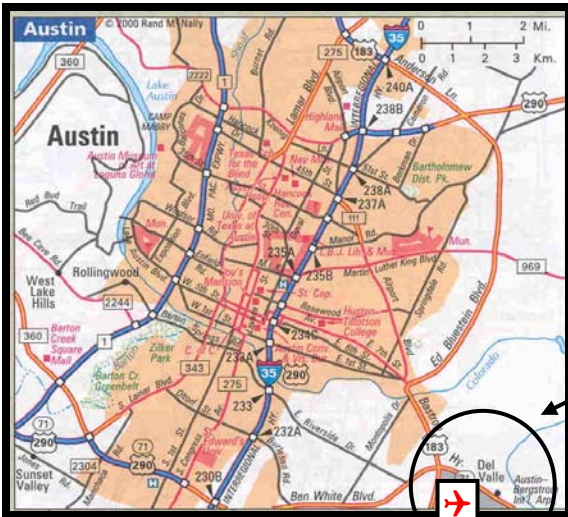

City of Austin