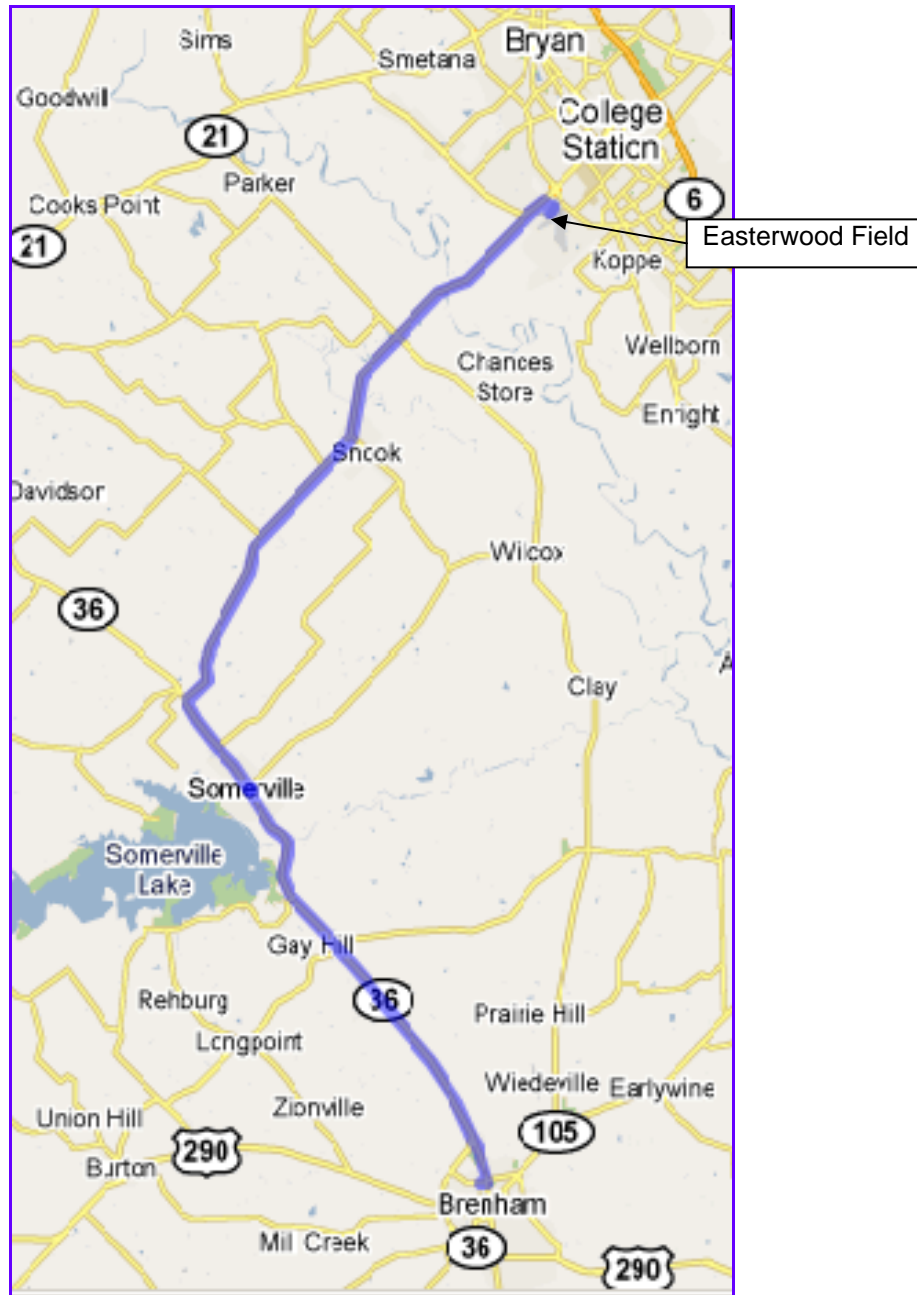

**Driving Map from Easterwood Field (CLL)
College Station, TX, Airport to Brenham:**

From College Station, TX to HDL, Brenham, TX

- (1) Exit airport toward FM 60 (Farm to Market Road).
- (2) Turn left to merge onto FM 60, slight left to stay on FM 60, continue for 19 miles.
- (3) Turn left at TX-36 S for 20 miles.
- (4) Turn left at FM 577 (W. Blue Bell Rd).
- (5) Continue for 1 mile to HDL, on left, at corner of Rink Street.