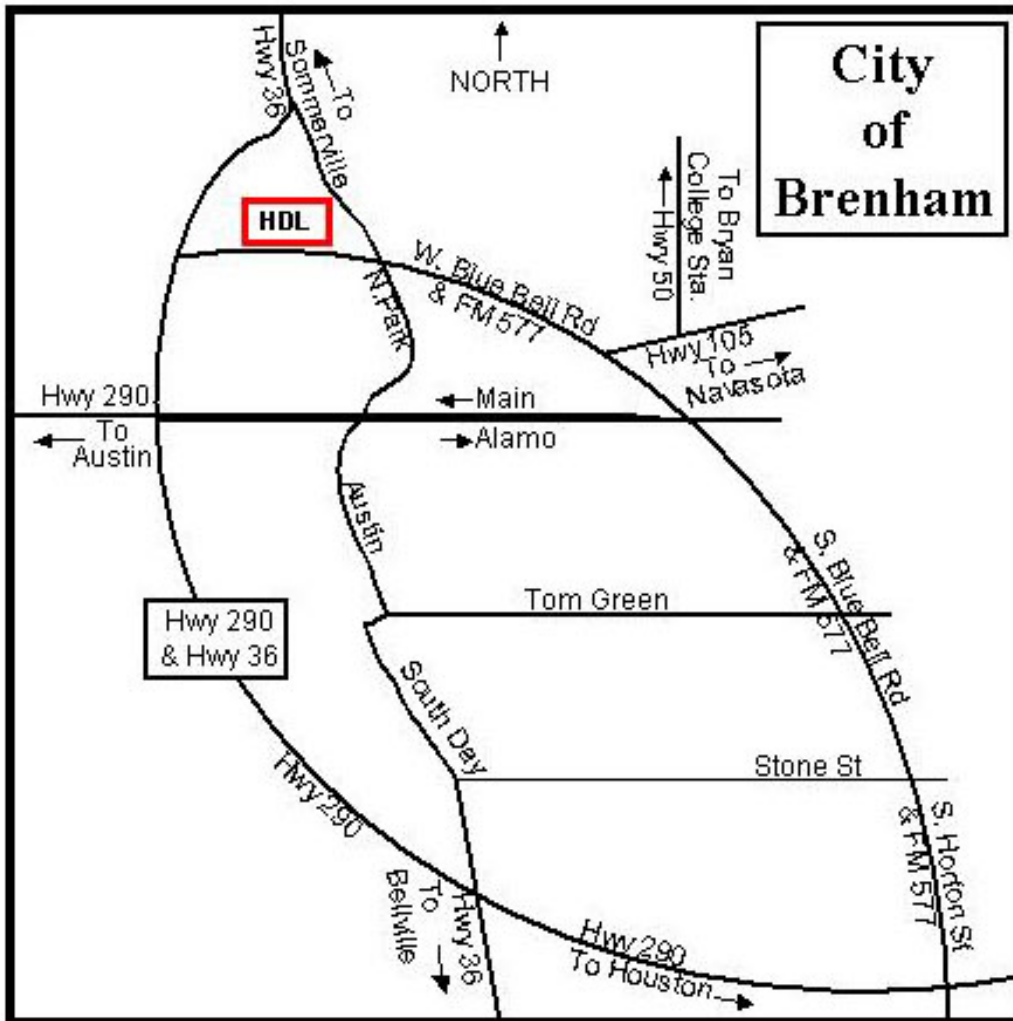

**HDL is
Located in the
Heart of Texas**

Map to HDL

Where to Park at HDL

HDL is located on the corner of Blue Bell Rd. (FM577) and Rink St.

Turn left (north) onto Rink St & continue 1/2 block to the unmarked parking lot on the right. You may park in any space.

NOTE:
83 Ant Street Inn, downtown, (shown in the Downtown District inset box at top left)
99 Holiday Inn
109 Comfort Suites
84 Best Western
86 LaQuinta
Hampton Inn is new, not on map, behind Holiday Inn